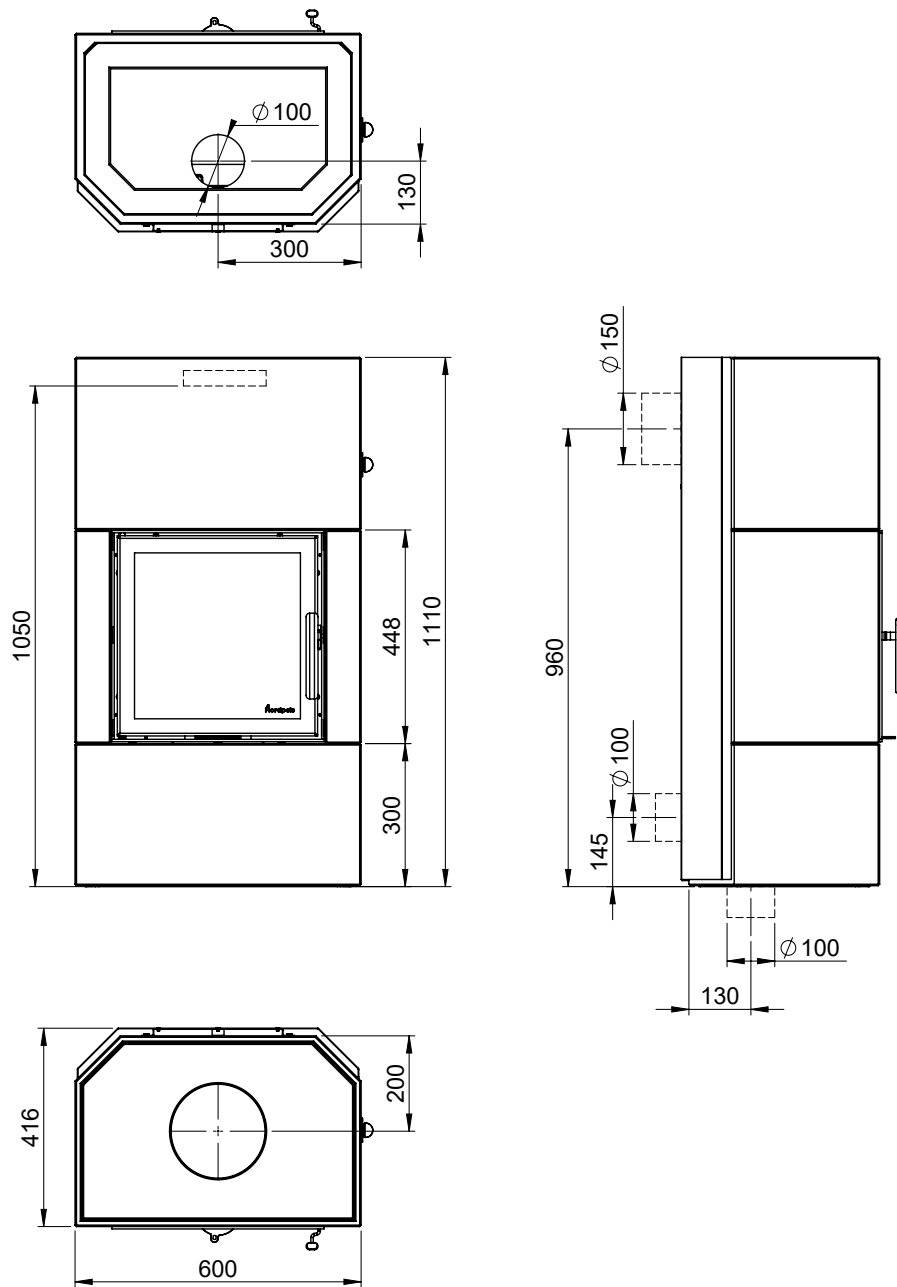

Measurements

SALZBURG S CORNER

 Nordpeis

FIG 1

SALZBURG S CORNER = CHIMNEY/AIR/MM

Measurements

SALZBURG S CORNER

 Nordpeis

FIG 2

SALZBURG S CORNER WITH WOOD SHELF = CHIMNEY/AIR/MM