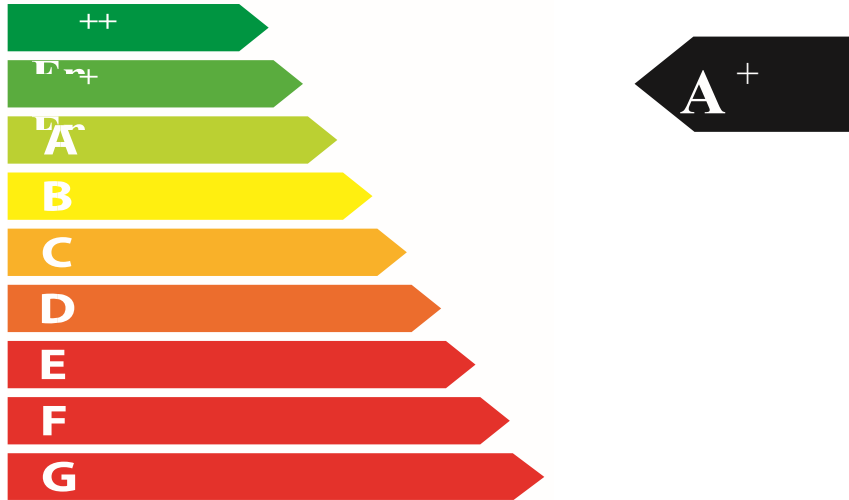

**ENERG**  
енергия · ενεργεια

Norsk Kleber AS

Окто+, Babina+, Merethe+.

Kristin+, Roma

Pellets

Trepellets

The icon block contains three symbols: a window, a lamp, and a heater. To the right of these icons, the energy consumption value is displayed as **10,9** kW.