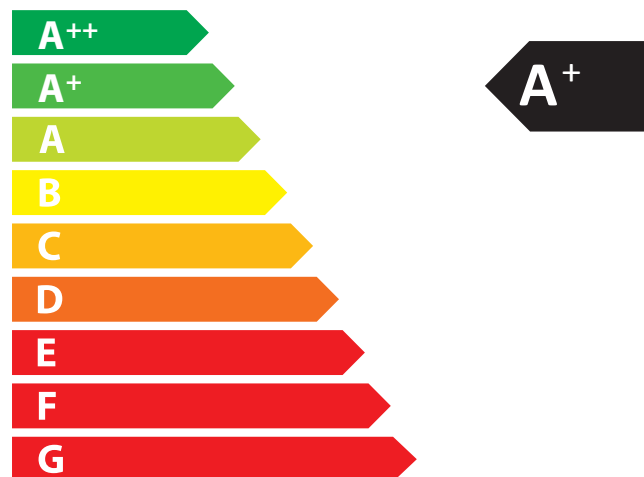

Contura

811338 Energiklassifikation C600-serien-1
2017-11-16

MANUFACTURER

Name NIBE AB / Contura
Address Box 134, Skulptörvägen 10
SE-285 23 Markaryd, Sweden

PRODUCT

Type designation Contura 600

ENERGY EFFICIENCY

Class A+
Direct heat output 6,0 kW
EEI 115,7
Efficiency 86,0 %

Follow the installation instructions and only use the recommended type of fuel.

ENERG
енергия · ενέργεια
Y IJA
IE IA

Contura

Contura 600

6,0
kW

ENERGIA · ЕНЕРГИЯ · ΕΝΕΡΓΕΙΑ · ENERGIJA · ENERGY · ENERGIE · ENERGI

2015/1186