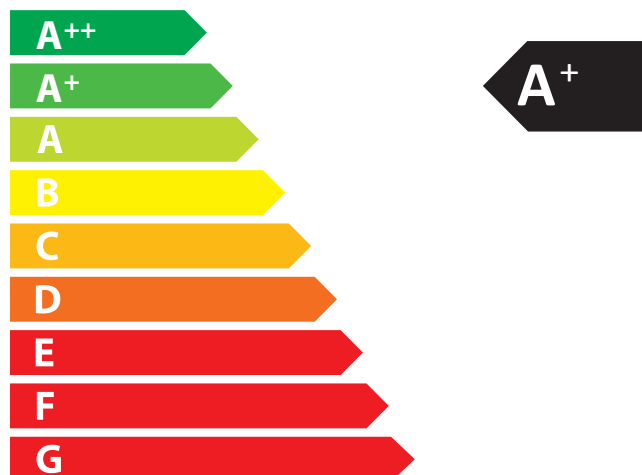

Class A+
Direct heat output 8,0 kW
EEI 107,0
Efficiency 80,0 %

Follow the installation instructions and only use the recommended type of fuel.

ENERG
енергия · ενέργεια
Y IJA
IE IA

Contura

Contura i50

8,0
kW