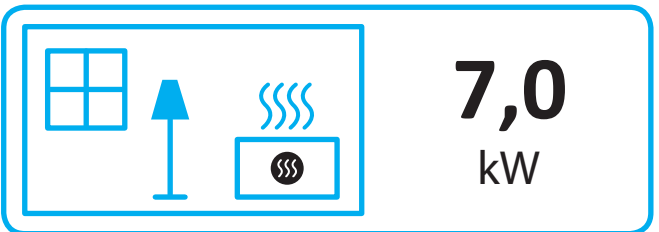

Contura

811431 Energiklassifikation Ci8-0
2020-05-19

MANUFACTURER

Name NIBE AB / Contura
Address Box 134, Skulptörvägen 10
SE-285 23 Markaryd, Sweden

PRODUCT

Type designation Contura i8

ENERGY EFFICIENCY

Class A
Direct heat output 7,0 kW
EEI 102,7
Efficiency 77,0 %

Follow the installation instructions and only use the recommended type of fuel.

ENERGIA
енергия · ενεργεια

Contura

Ci8

ENERGIA · ЕНЕРГИЯ · ΕΝΕΡΓΕΙΑ · ENERGIJA · ENERGY · ENERGIE · ENERGI

2015/1186