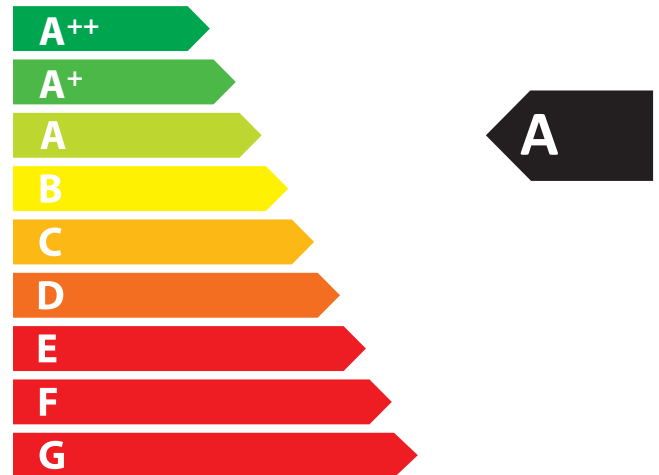

Contura

811431 Energiklassifikation Ci8-0
2020-05-19

MANUFACTURER

Name NIBE AB / Contura
Address Box 134, Skulptörvägen 10
SE-285 23 Markaryd, Sweden

PRODUCT

Type designation Contura i8

ENERGY EFFICIENCY

Class A
Direct heat output 7,0 kW
EEI 102,7
Efficiency 77,0 %

Follow the installation instructions and only use the recommended type of fuel.

ENERGIA
енергия · ενεργεια

Contura

Ci8

ENERGIA · ЕНЕРГИЯ · ΕΝΕΡΓΕΙΑ · ENERGIJA · ENERGY · ENERGIE · ENERGI

2015/1186