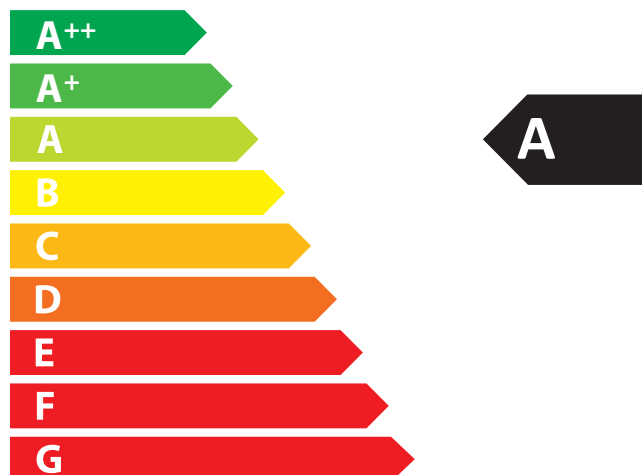

Class A
Direct heat output 7,0 kW
EEI 102,7
Efficiency 77,0 %

Follow the installation instructions and only use the recommended type of fuel.

ENERG Y IJA
енергия · ενεργεια IE IA

Contura

Contura 300

7,0
kW