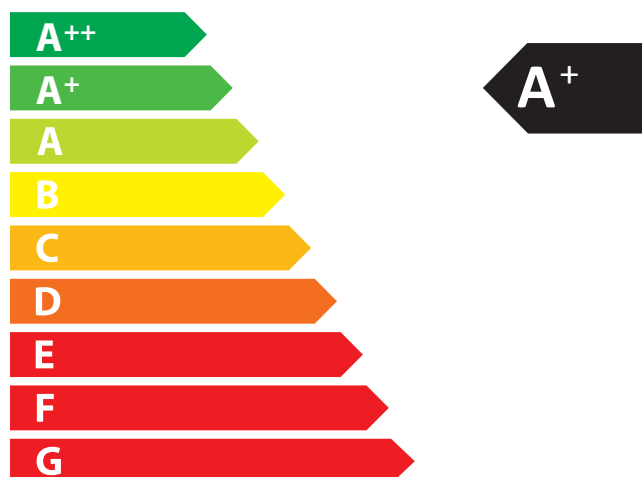

Class A+
Direct heat output 4,0 kW
EEI 109,9
Efficiency 82,0 %

Follow the installation instructions and only use the recommended type of fuel.

ENERG
енергия · ενέργεια

Y IJA
IE IA

Contura

Contura 800

4,0
kW