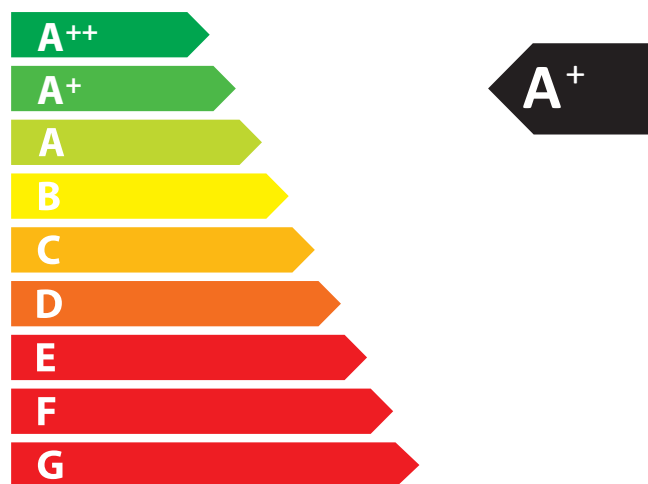

TermaTech

MANUFACTURER

Name TermaTech AS
Address Gunnar Clausens Vej 36
DK-8260 Viby J.

PRODUCT

Type designation TT21

ENERGY EFFICIENCY

Class A+
Direct heat output 5,0 kW
EEI 111,0
Efficiency 83,4%

Follow the installation instructions and only use the recommended type of fuel.

ENERG
енергия · ενεργεια

TermaTech A/S

TT21

ENERGIA · ЕНЕРГИЯ · ΕΝΕΡΓΕΙΑ · ENERGIJA · ENERGY · ENERGIE · ENERGI

2015/1186